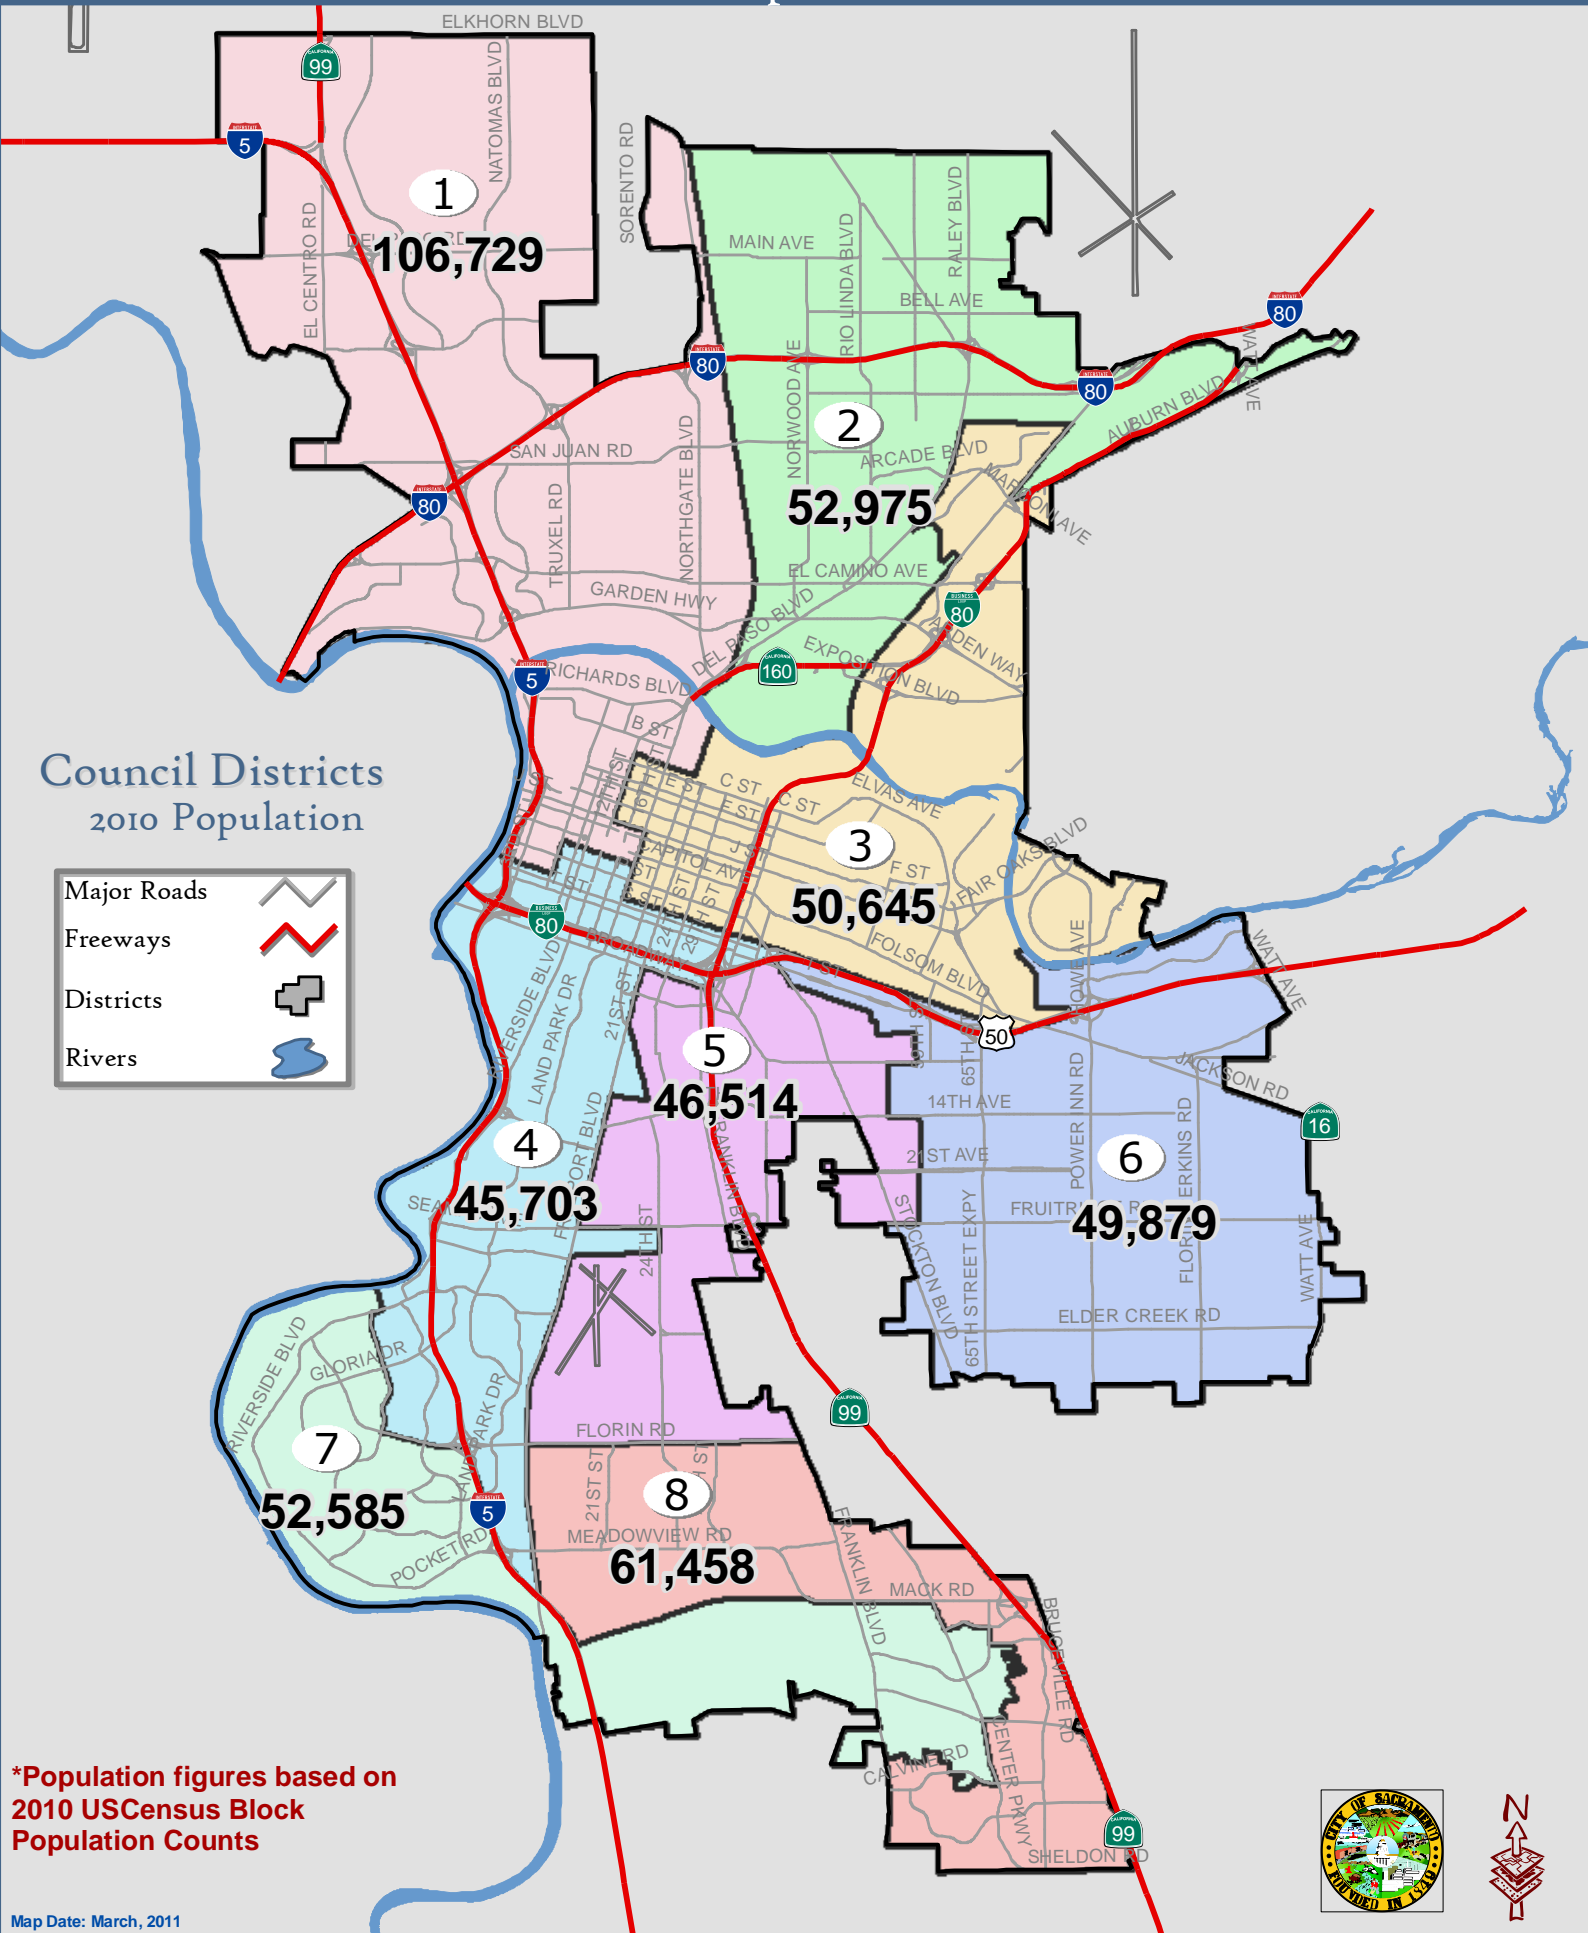

City of Sacramento

2010 Population*

Council Districts 2010 Population

*Population figures based on
2010 US Census Block
Population Counts