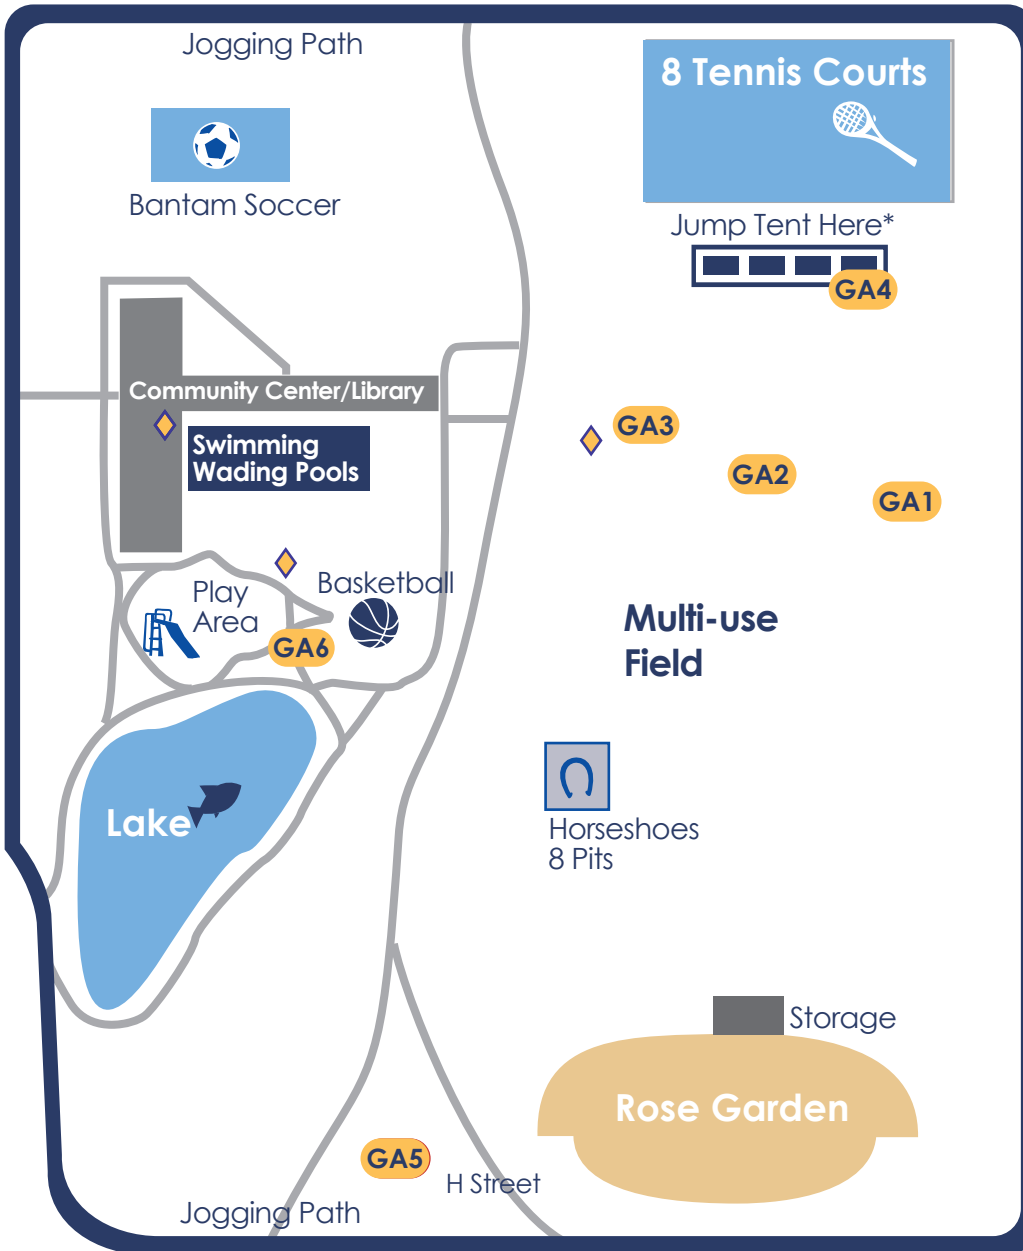

McKinley Boulevard

Alhambra Boulevard

- GA1 - 6 tables, 1 BBQ
- GA2 - 10 tables, serving table, 2 BBQs, shelter*
- GA3 - 10 tables, serving table, 2 BBQs, shelter*
- GA4 - 4 tables, 1 small BBQ*

*Jump Tent must be placed next to tennis courts & used with only GA 3 or 4.

- GA5 - 6 tables, 1 BBQ
- GA6 - 10 tables, NO BBQ, Shelter

- Restroom
- Parking
- Group Picnic Area

No Alcohol
No Amplified Sound