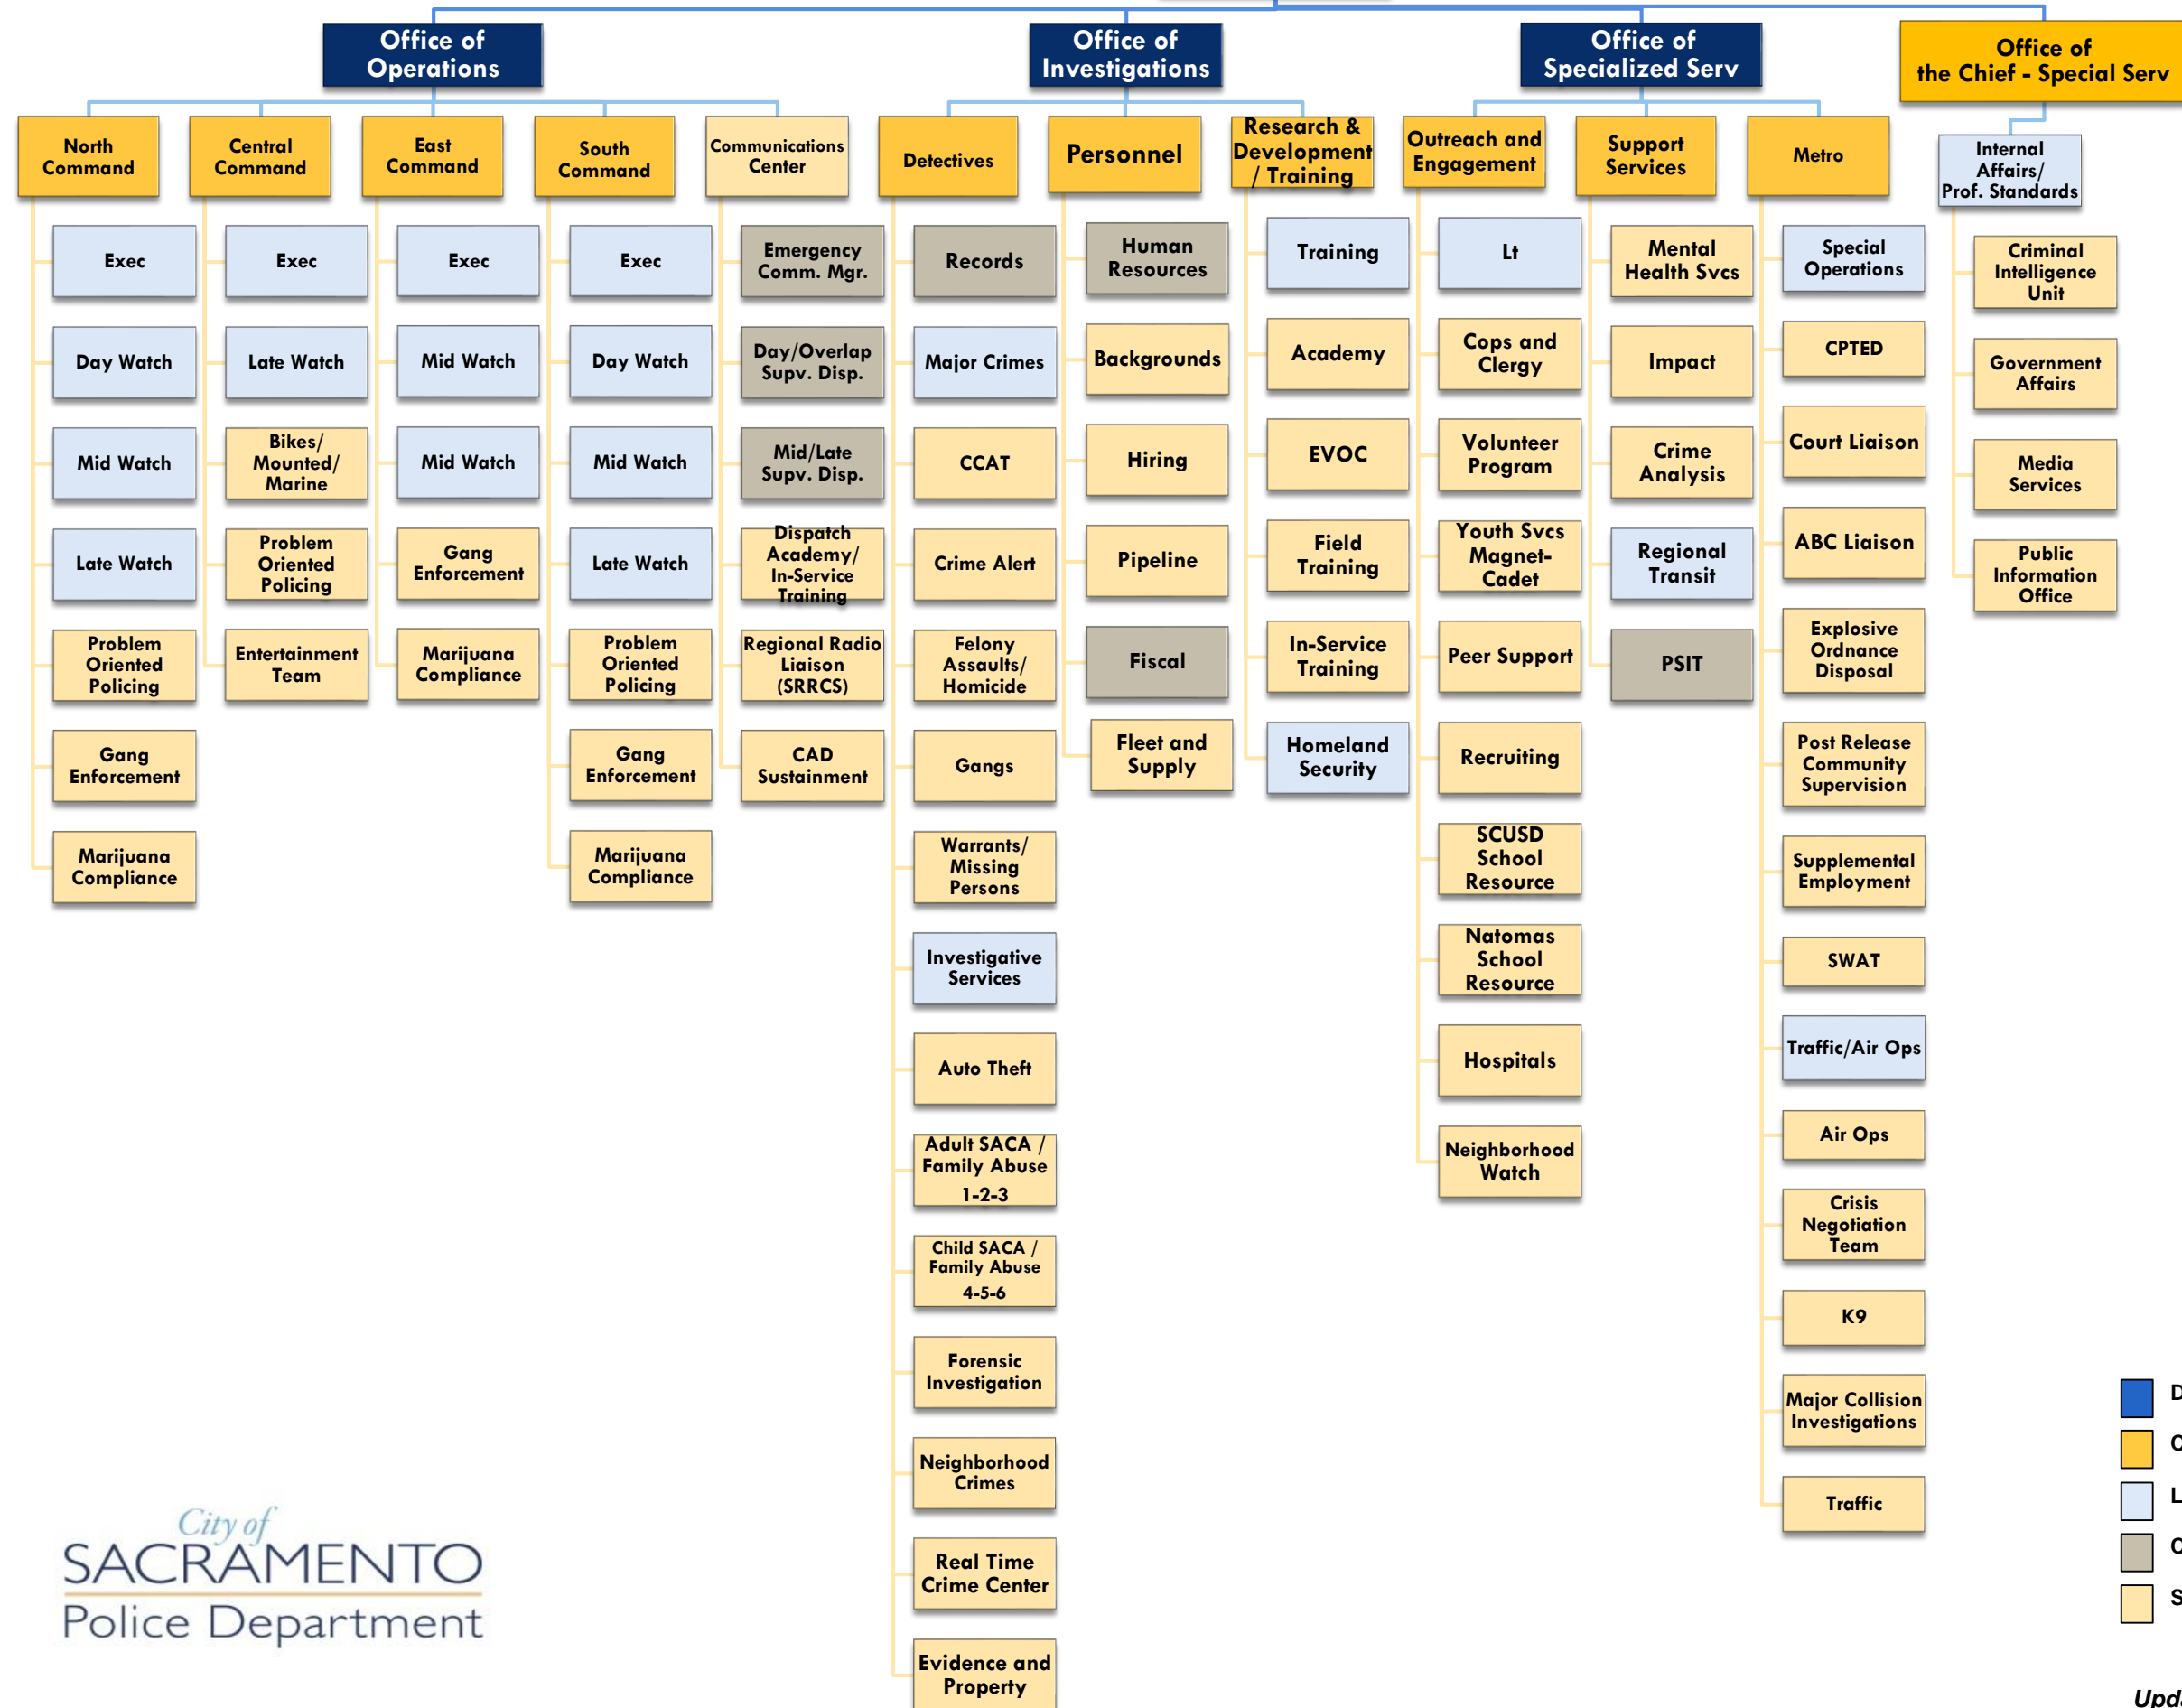

Chief of Police

City of
SACRAMENTO
Police Department

- Deputy Chief
- Captain
- Lieutenant
- Civilian Manager
- Section/Unit