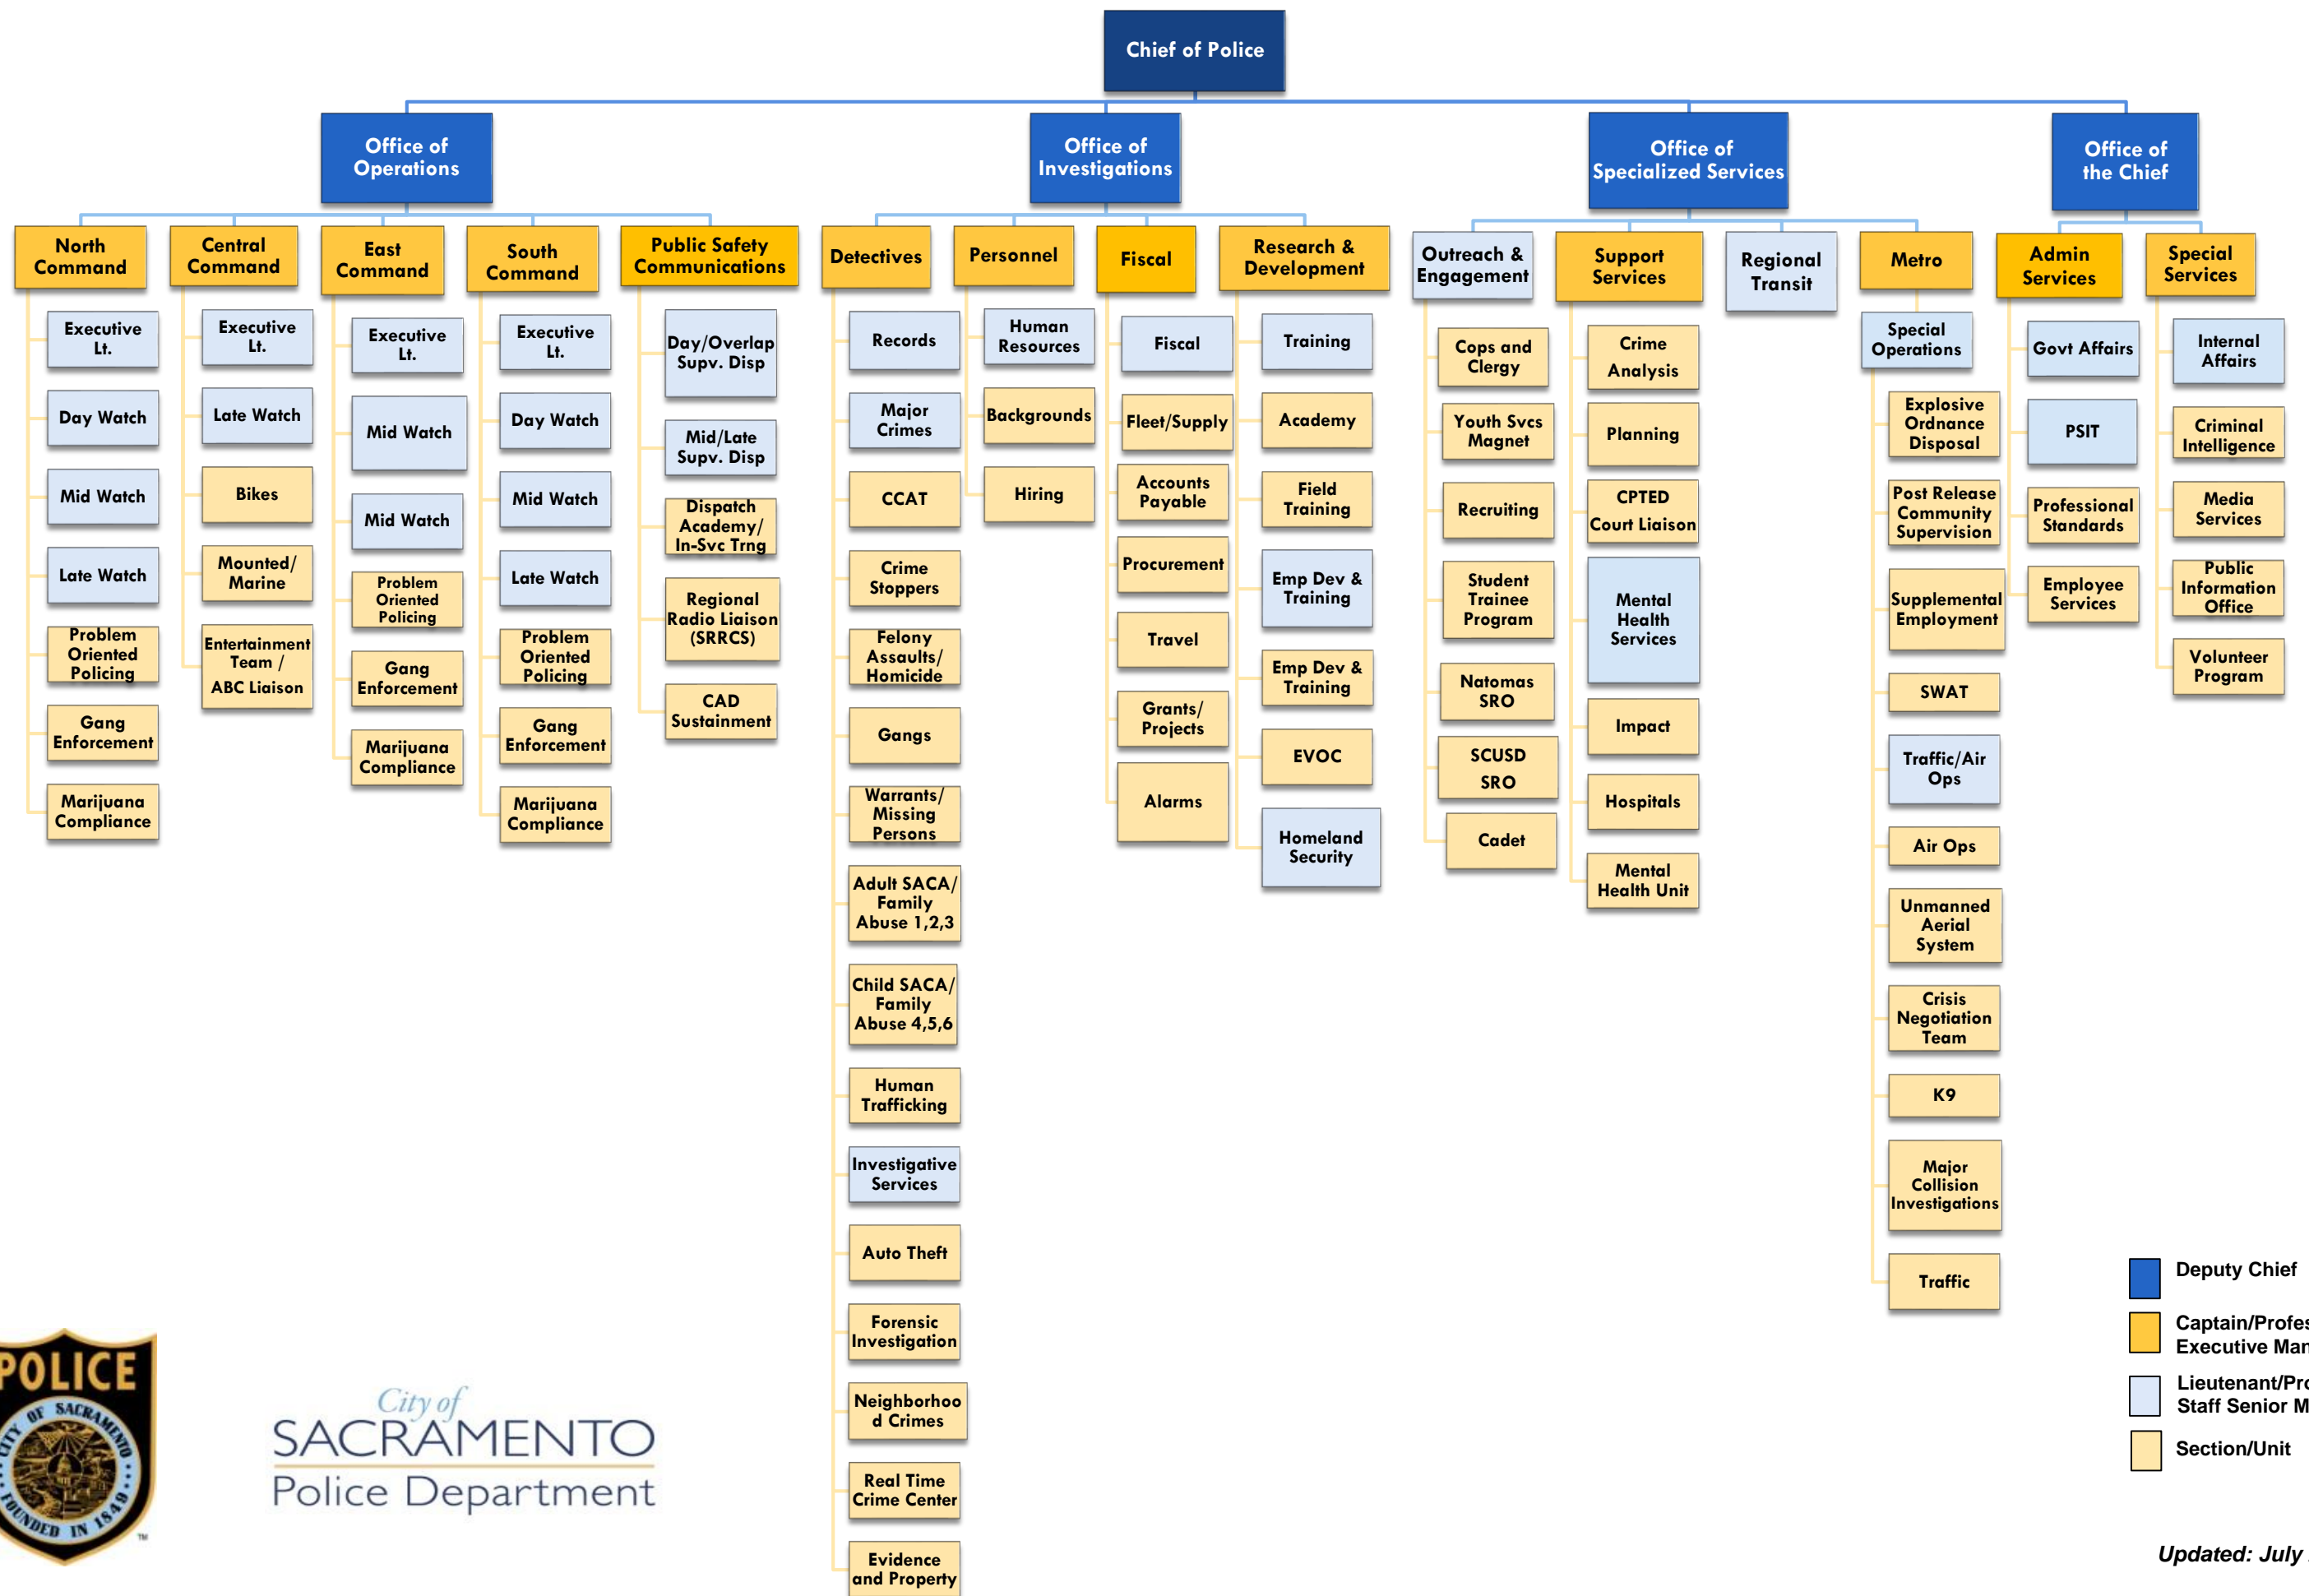

Sacramento Police Department Organizational Chart 2020

City of
SACRAMENTO
Police Department

- Deputy Chief
- Captain/Professional Staff Executive Management
- Lieutenant/Professional Staff Senior Management
- Section/Unit

Updated: July 24, 2020