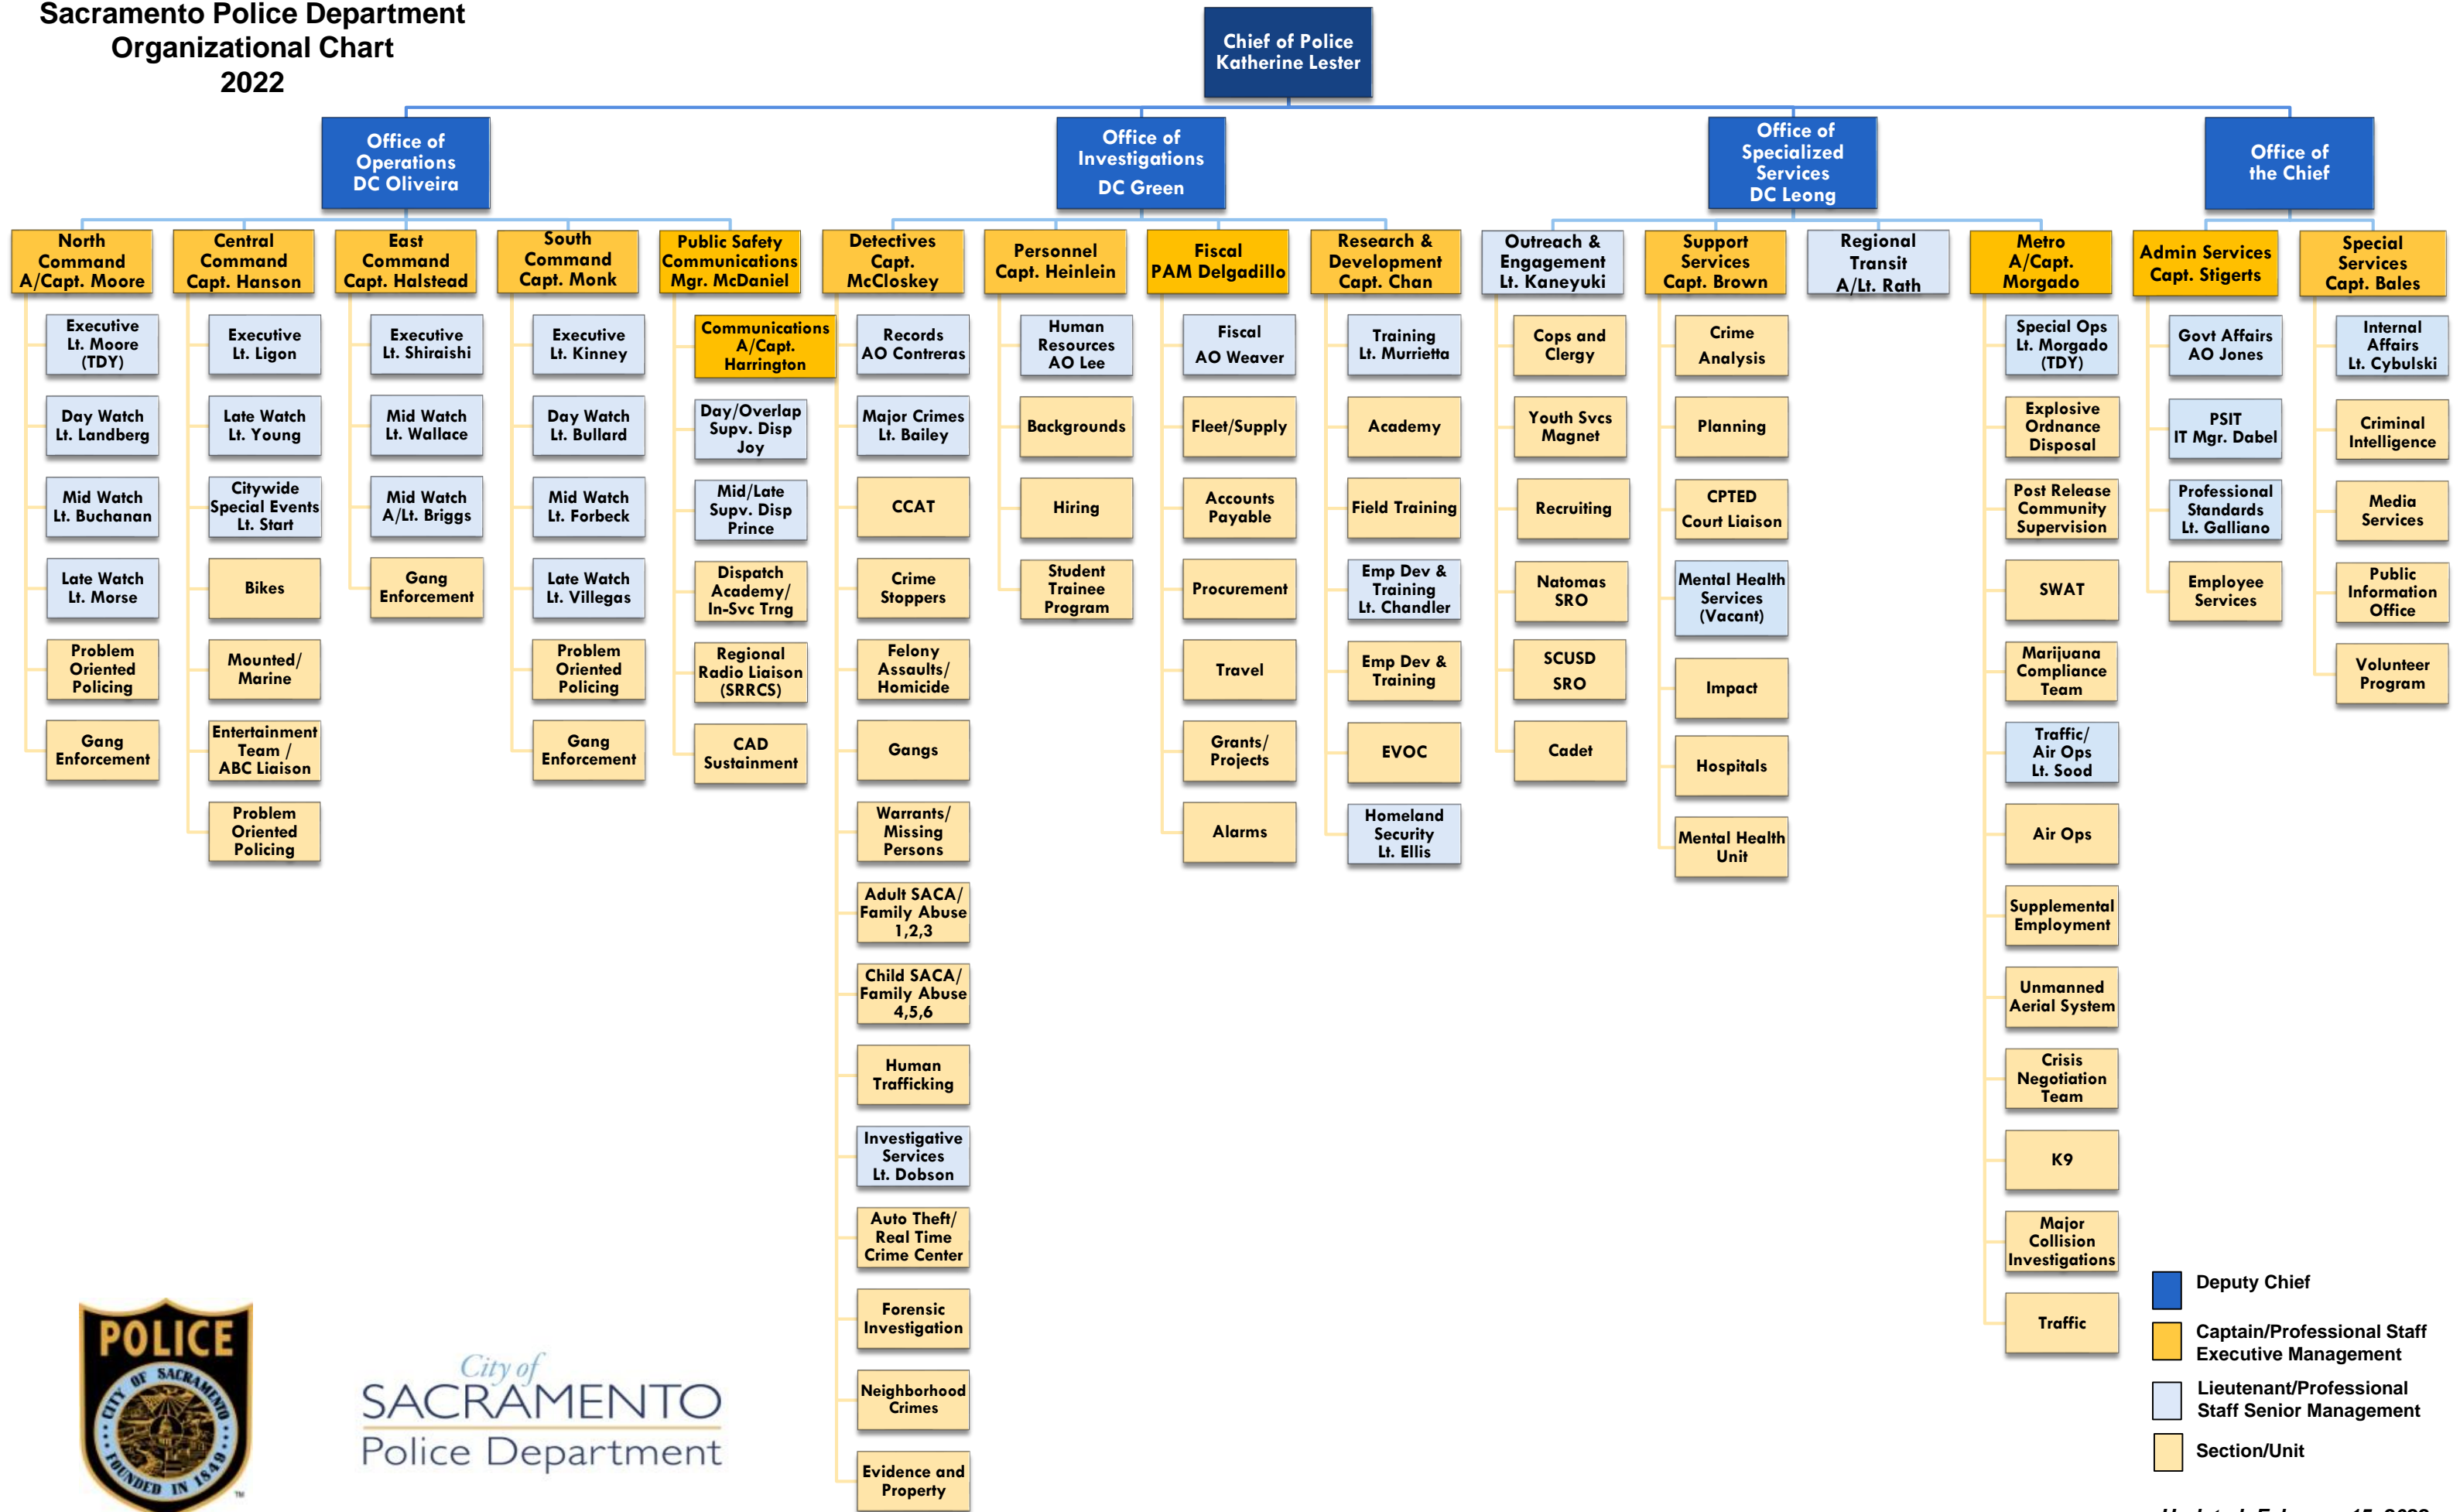

Sacramento Police Department Organizational Chart 2022

City of
SACRAMENTO
Police Department

- Deputy Chief
- Captain/Professional Staff Executive Management
- Lieutenant/Professional Staff Senior Management
- Section/Unit

Updated: February 15, 2022