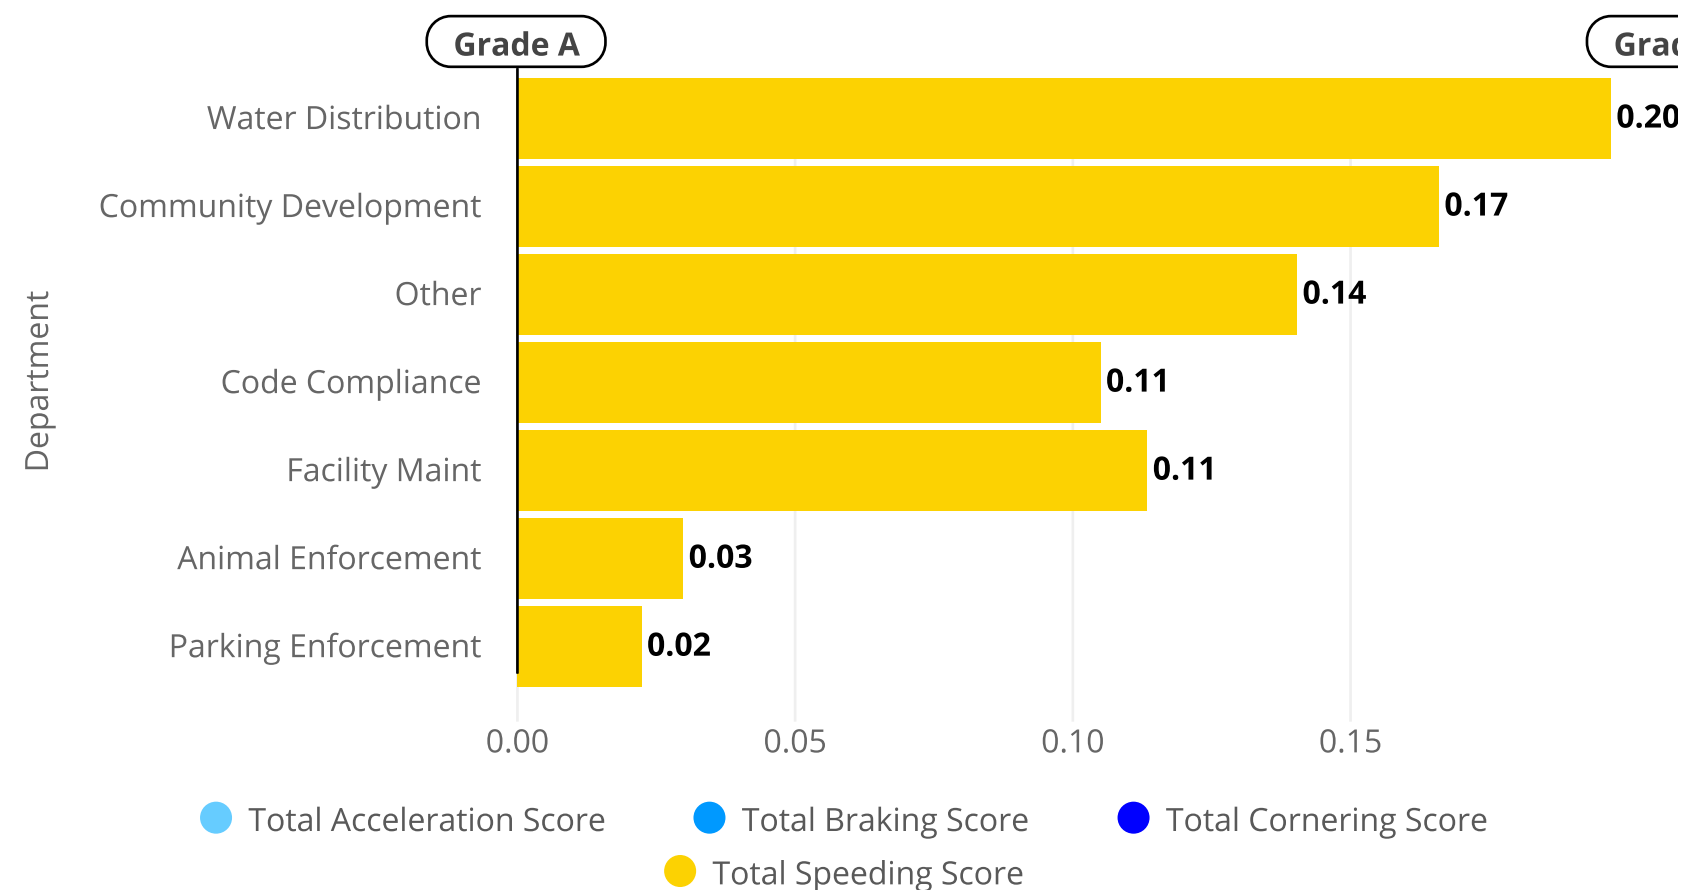

FILTERS Date Range **is in the past 30 days** Department **is any value** Vehicle Class **is any value** Unit Number **is any value**

Sacramento: Safety Score Trend

Sacramento: Safety Score by Department

Sacramento: Top 50 Worst Driving Scores - Past Week

	Day/Week/Month of the Year Week	Unit Number	Vehicle Class	Year/Make/Model	Department	Total Safety Score = Safety Grade	Total Speeding Score	Total Acceleration Score	Total Cornering Score	Total Braking Score	Total Driving Hours
1	2018-06-04	12548	Pick-up	2017 Ford F150	Other	4.20 =F	4.20 ✓	0.00	0.00	0.00	17.37
2	2018-06-04	12316	Car	2016 Ford C-Max Hybrid	Community Development	3.93 =F	3.93 ✓	0.00	0.00	0.00	2.03
3	2018-06-04	12316	Car	2016 Ford C-Max Hybrid	Code Compliance	3.93 =F	3.93 ✓	0.00	0.00	0.00	2.03
4	2018-06-04	12479	SUV	2017 Ford Escape	Other	2.98 =F	2.98 ✓	0.00	0.00	0.00	17.10
5	2018-06-04	12725	SUV	2018 Ford Escape	Community Development	2.63 =F	2.63 ✓	0.00	0.00	0.00	14.07
6	2018-06-04	10974	Pick-up	2008 Ford F250	Water Distribution	2.44 =F	2.44 ✓	0.00	0.00	0.00	10.22
7	2018-06-04	12469	SUV	2017 Ford Escape	Other	2.27 =F	2.27 ✓	0.00	0.00	0.00	4.40
8	2018-06-04	11779	∅	2011 Ford Ecoline	Facility Maint	2.22 =F	2.22 ✓	0.00	0.00	0.00	13.05
9	2018-06-04	10825	Pick-up	2008 Ford Ranger Sport XLT	Other	2.10 =F	2.10 ✓	0.00	0.00	0.00	0.95
10	2018-06-04	9808	Pick-up	2003 Ford F250	Animal Enforcement	1.76 =F	1.76 ✓	0.00	0.00	0.00	3.40