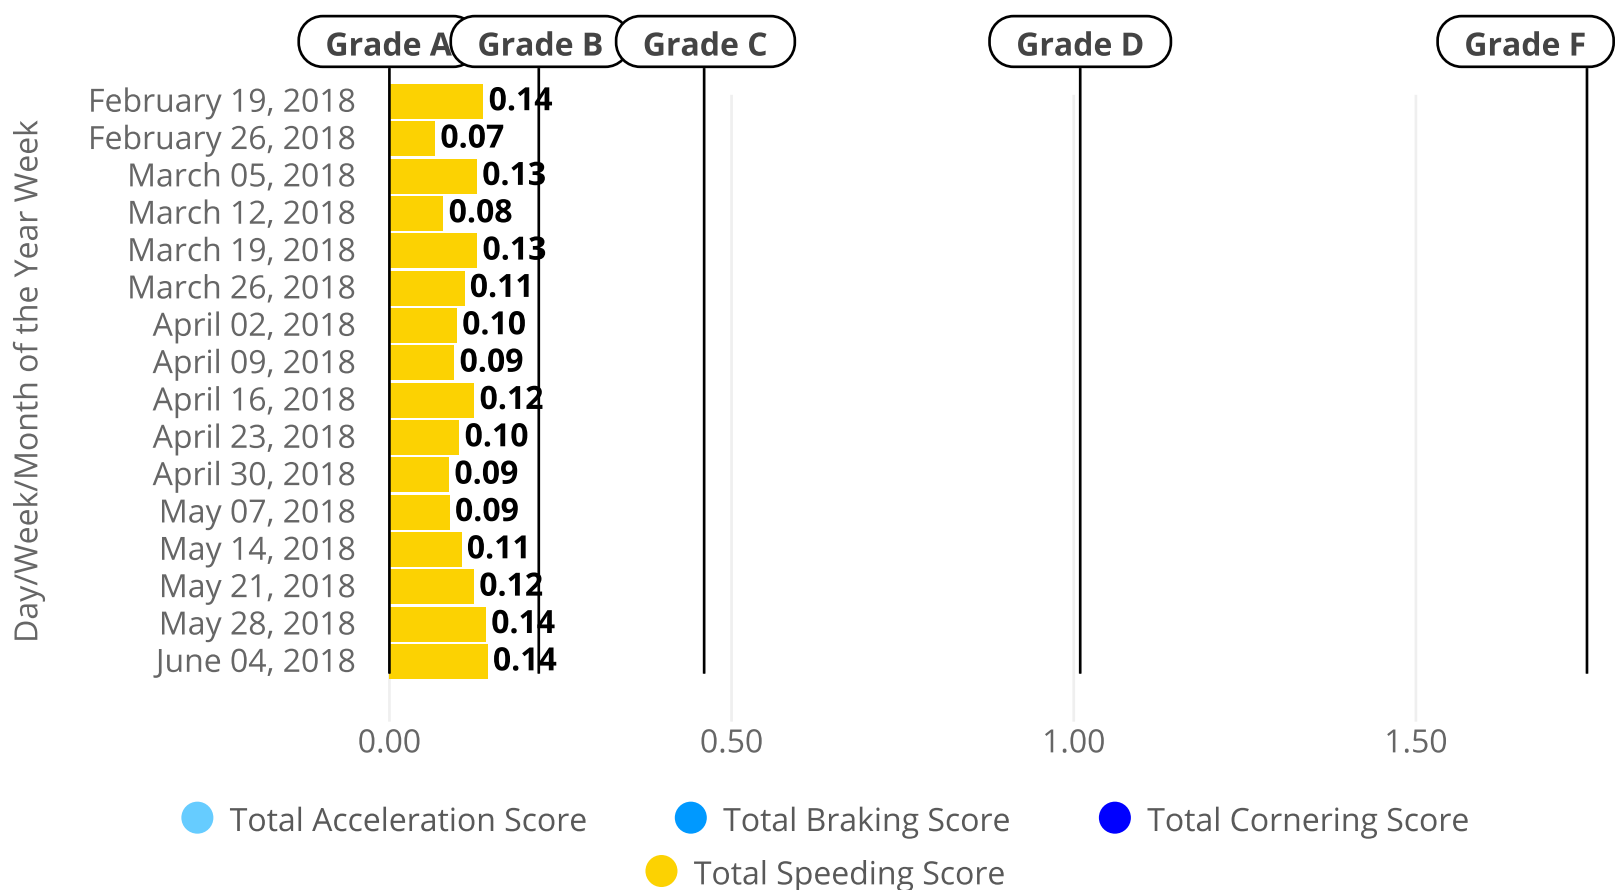

FILTERS Date Range **is in the past 30 days** Department **is any value** Vehicle Class **is any value** Unit Number **is any value**

Sacramento: Safety Score Trend

Sacramento: Safety Score by Department

Sacramento: Top 50 Worst Driving Scores - Past Week

	Day/Week/Month of the Year Week	Unit Number	Vehicle Class	Year/Make/Model	Department	Total Safety Score = Safety Grade	Total Speeding Score	Total Acceleration Score	Total Cornering Score	Total Braking Score	Total Driving Hours
1	2018-06-04	12548	Pick-up	2017 Ford F150	Other	4.20 =F	4.20 ✓	0.00	0.00	0.00	17.37
2	2018-06-04	12316	Car	2016 Ford C-Max Hybrid	Community Development	3.93 =F	3.93 ✓	0.00	0.00	0.00	2.03
3	2018-06-04	12316	Car	2016 Ford C-Max Hybrid	Code Compliance	3.93 =F	3.93 ✓	0.00	0.00	0.00	2.03
4	2018-06-04	12479	SUV	2017 Ford Escape	Other	2.98 =F	2.98 ✓	0.00	0.00	0.00	17.10
5	2018-06-04	12725	SUV	2018 Ford Escape	Community Development	2.63 =F	2.63 ✓	0.00	0.00	0.00	14.07
6	2018-06-04	10974	Pick-up	2008 Ford F250	Water Distribution	2.44 =F	2.44 ✓	0.00	0.00	0.00	10.22
7	2018-06-04	12469	SUV	2017 Ford Escape	Other	2.27 =F	2.27 ✓	0.00	0.00	0.00	4.40
8	2018-06-04	11779	∅	2011 Ford Ecoline	Facility Maint	2.22 =F	2.22 ✓	0.00	0.00	0.00	13.05
9	2018-06-04	10825	Pick-up	2008 Ford Ranger Sport XLT	Other	2.10 =F	2.10 ✓	0.00	0.00	0.00	0.95
10	2018-06-04	9808	Pick-up	2003 Ford F250	Animal Enforcement	1.76 =F	1.76 ✓	0.00	0.00	0.00	3.40