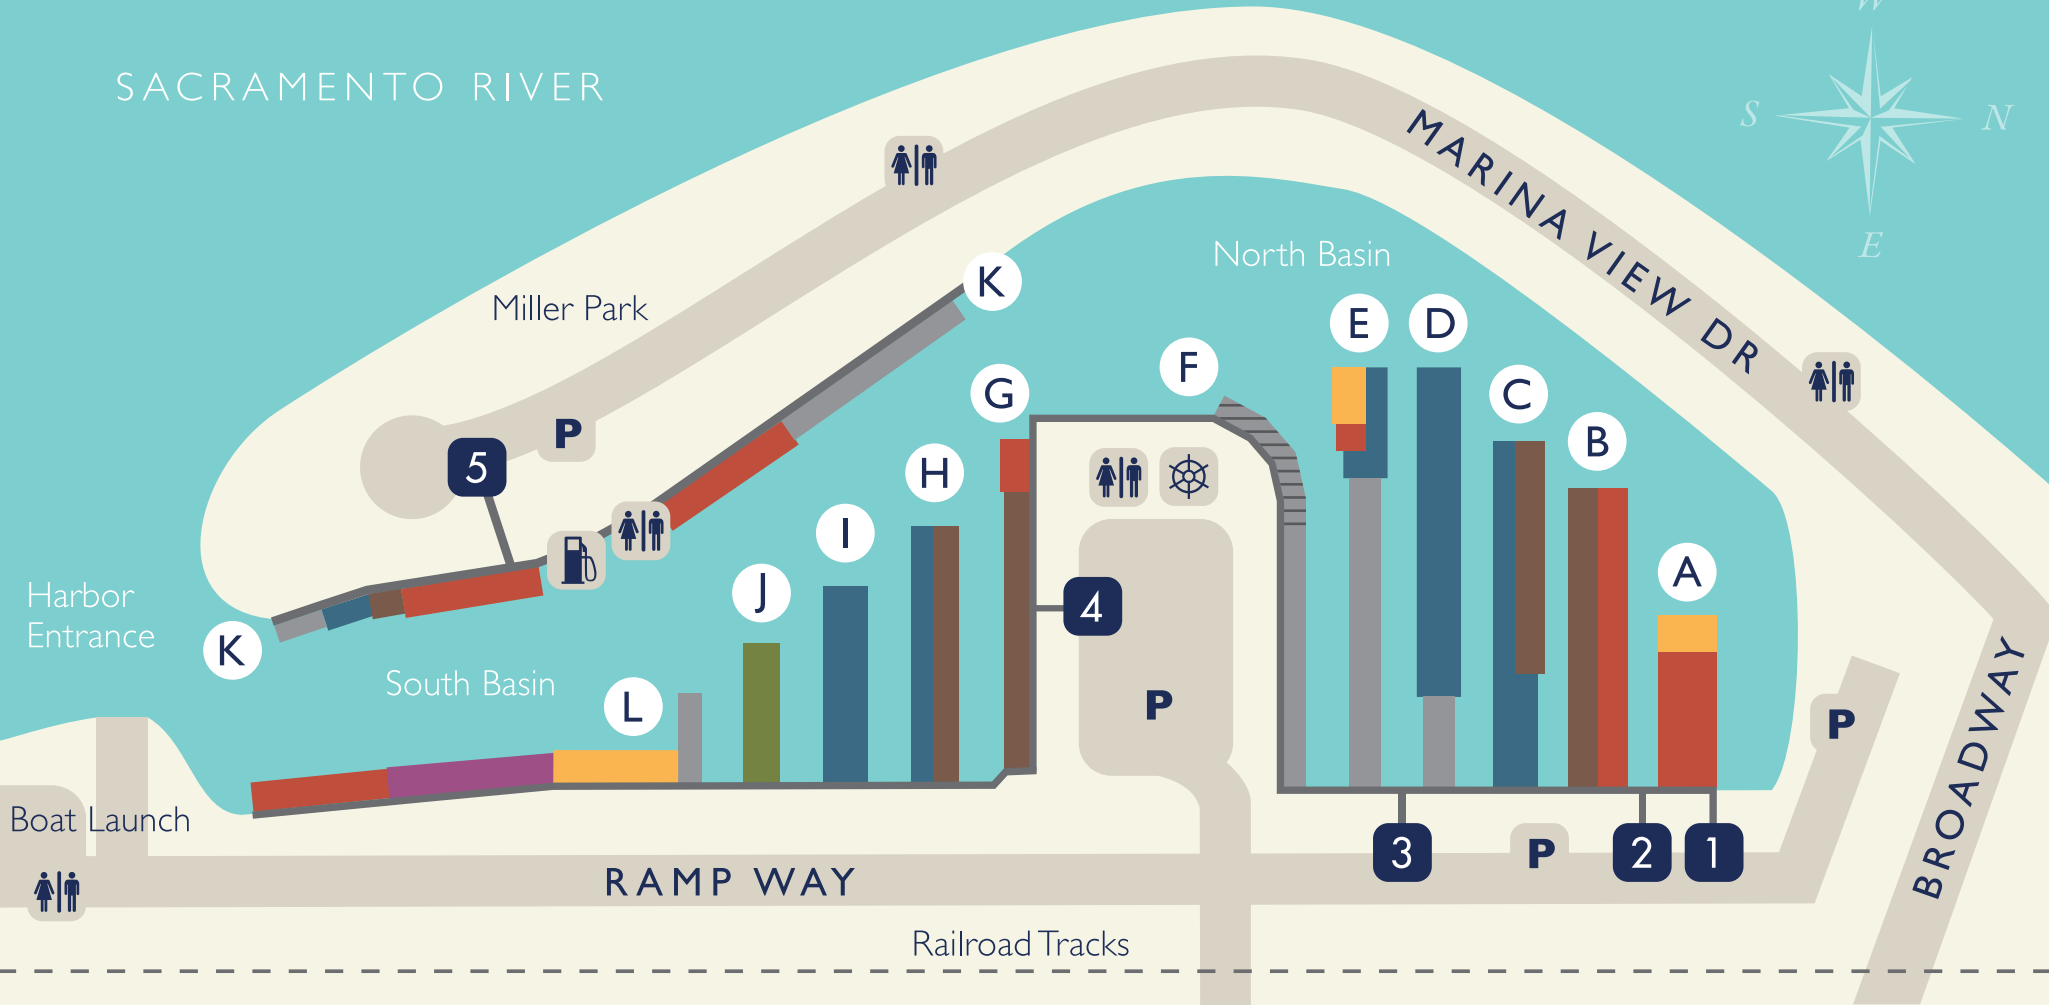

SACRAMENTO RIVER

MARINA LEGEND

- Marina Office
- Restrooms
- Gates
- 25'
- 30'
- 40'
- 50'
- Fuel Dock / Store
- Parking
- Docks
- 28'
- 35'
- 45'
- 25' Uncovered