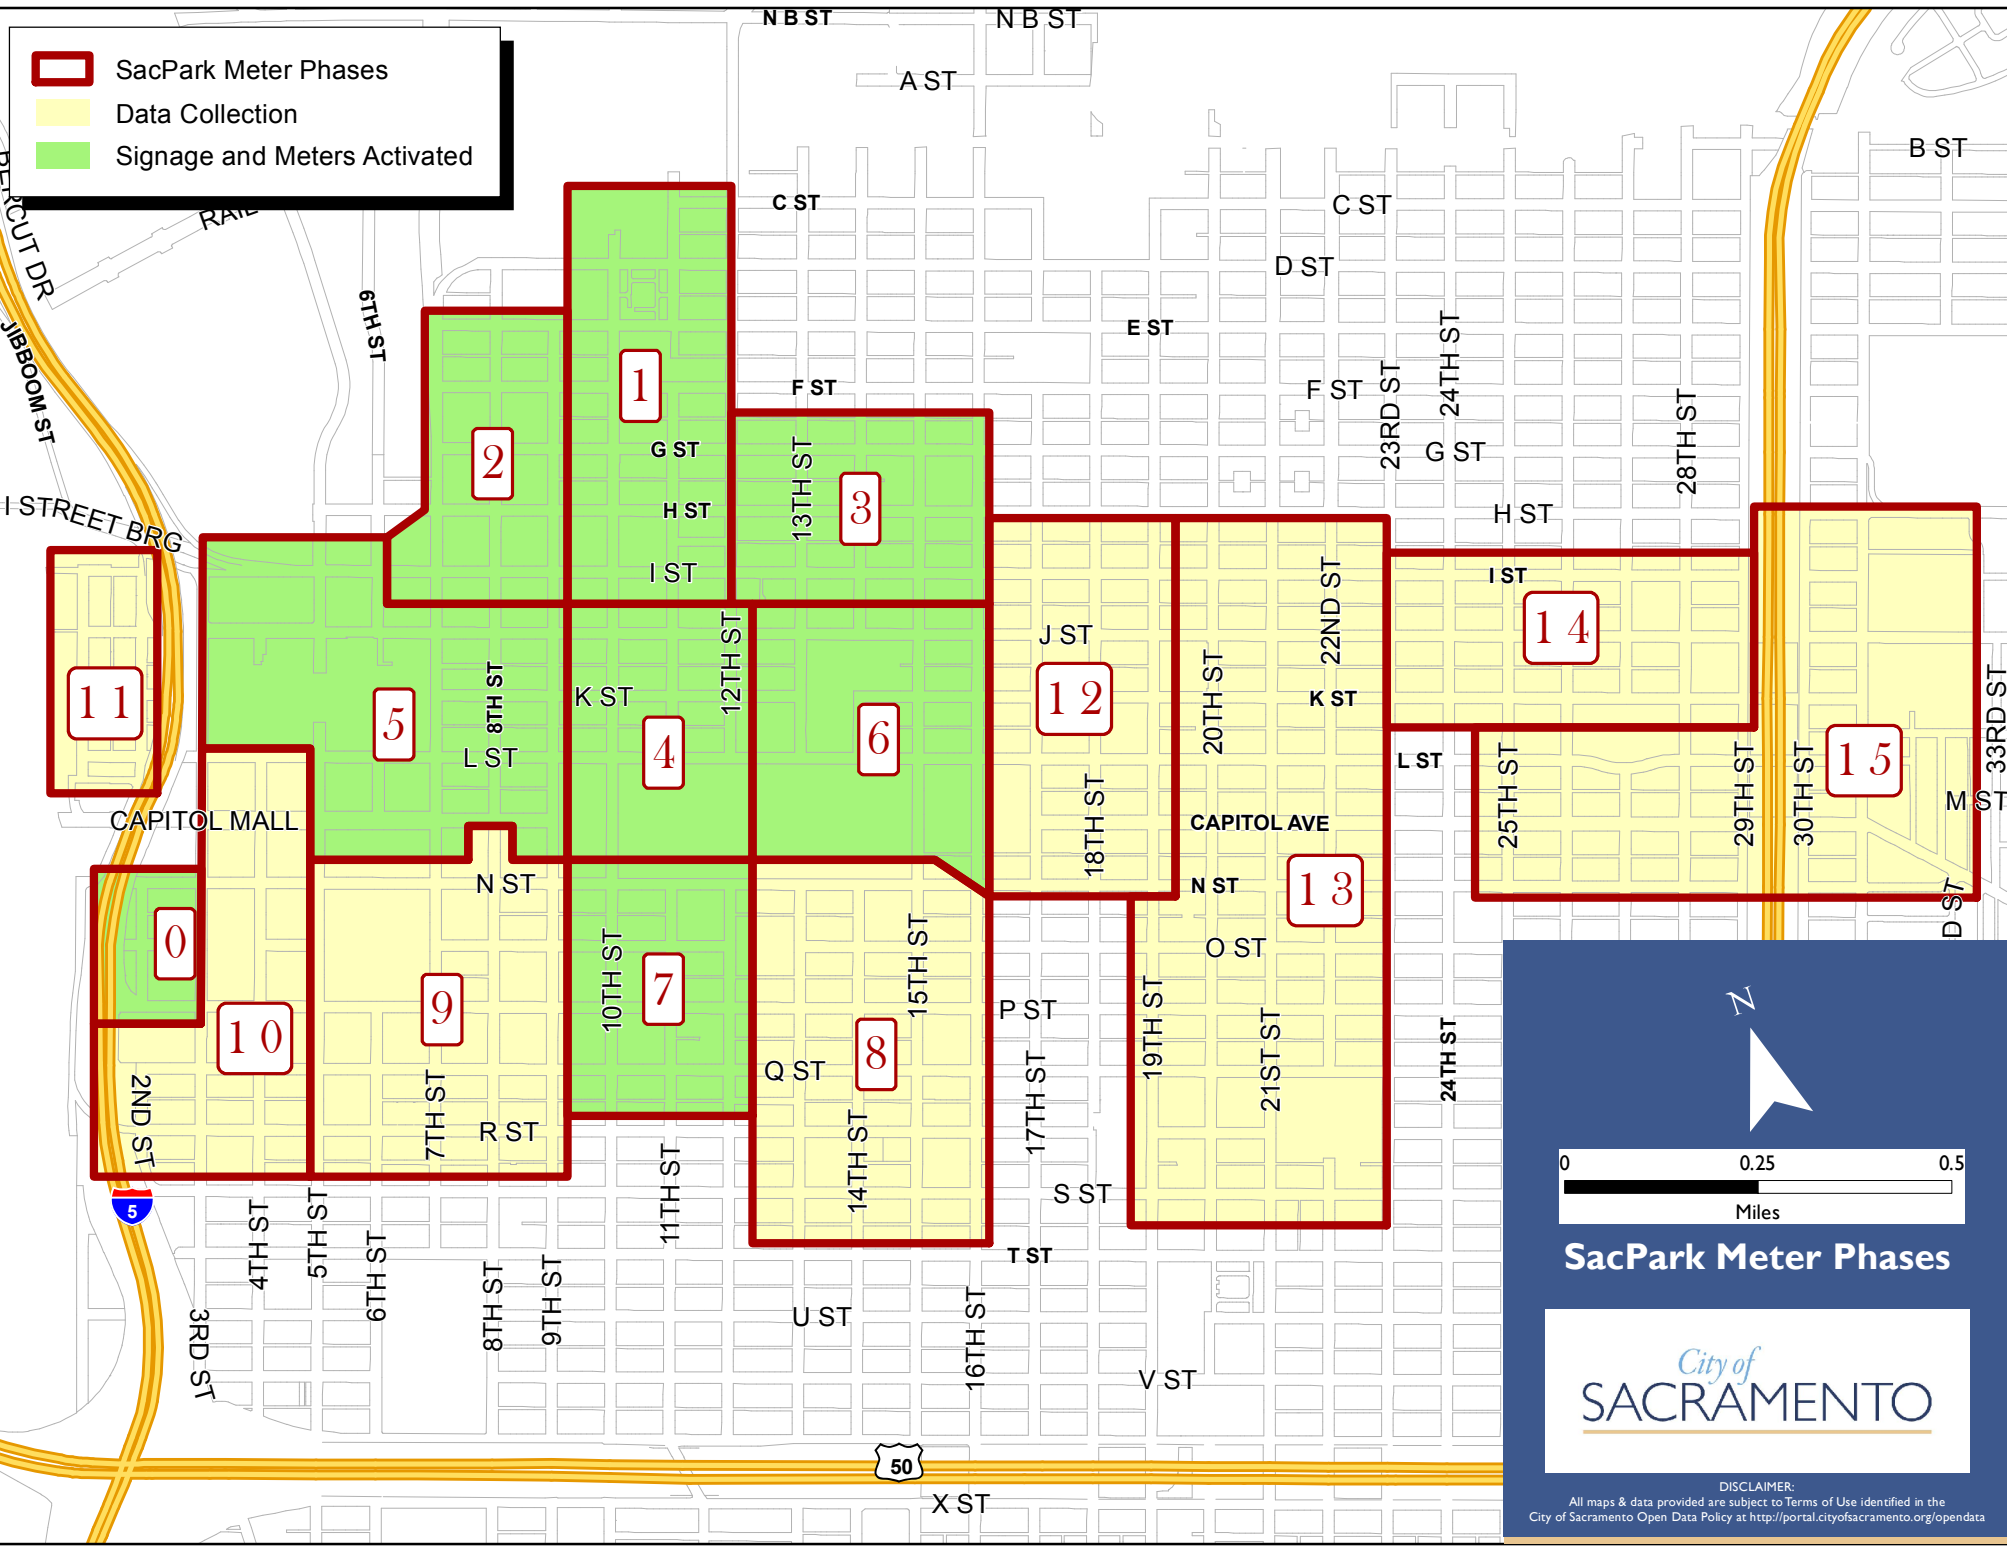

\\newfs01\shares\IT_GIS\Projects\City_Department_Maps\Parking_office\SP\OTZones\maps\SacParkZonesStatus.mxd Jacevedo 9/6/2016

SacPark Meter Phases

-  SacPark Meter Phases
-  Data Collection
-  Signage and Meters Activated

N

0 0.25 0.5
Miles

SacPark Meter Phases

City of
SACRAMENTO

DISCLAIMER:
All maps & data provided are subject to Terms of Use identified in the
City of Sacramento Open Data Policy at <http://portal.cityofsacramento.org/opendata>