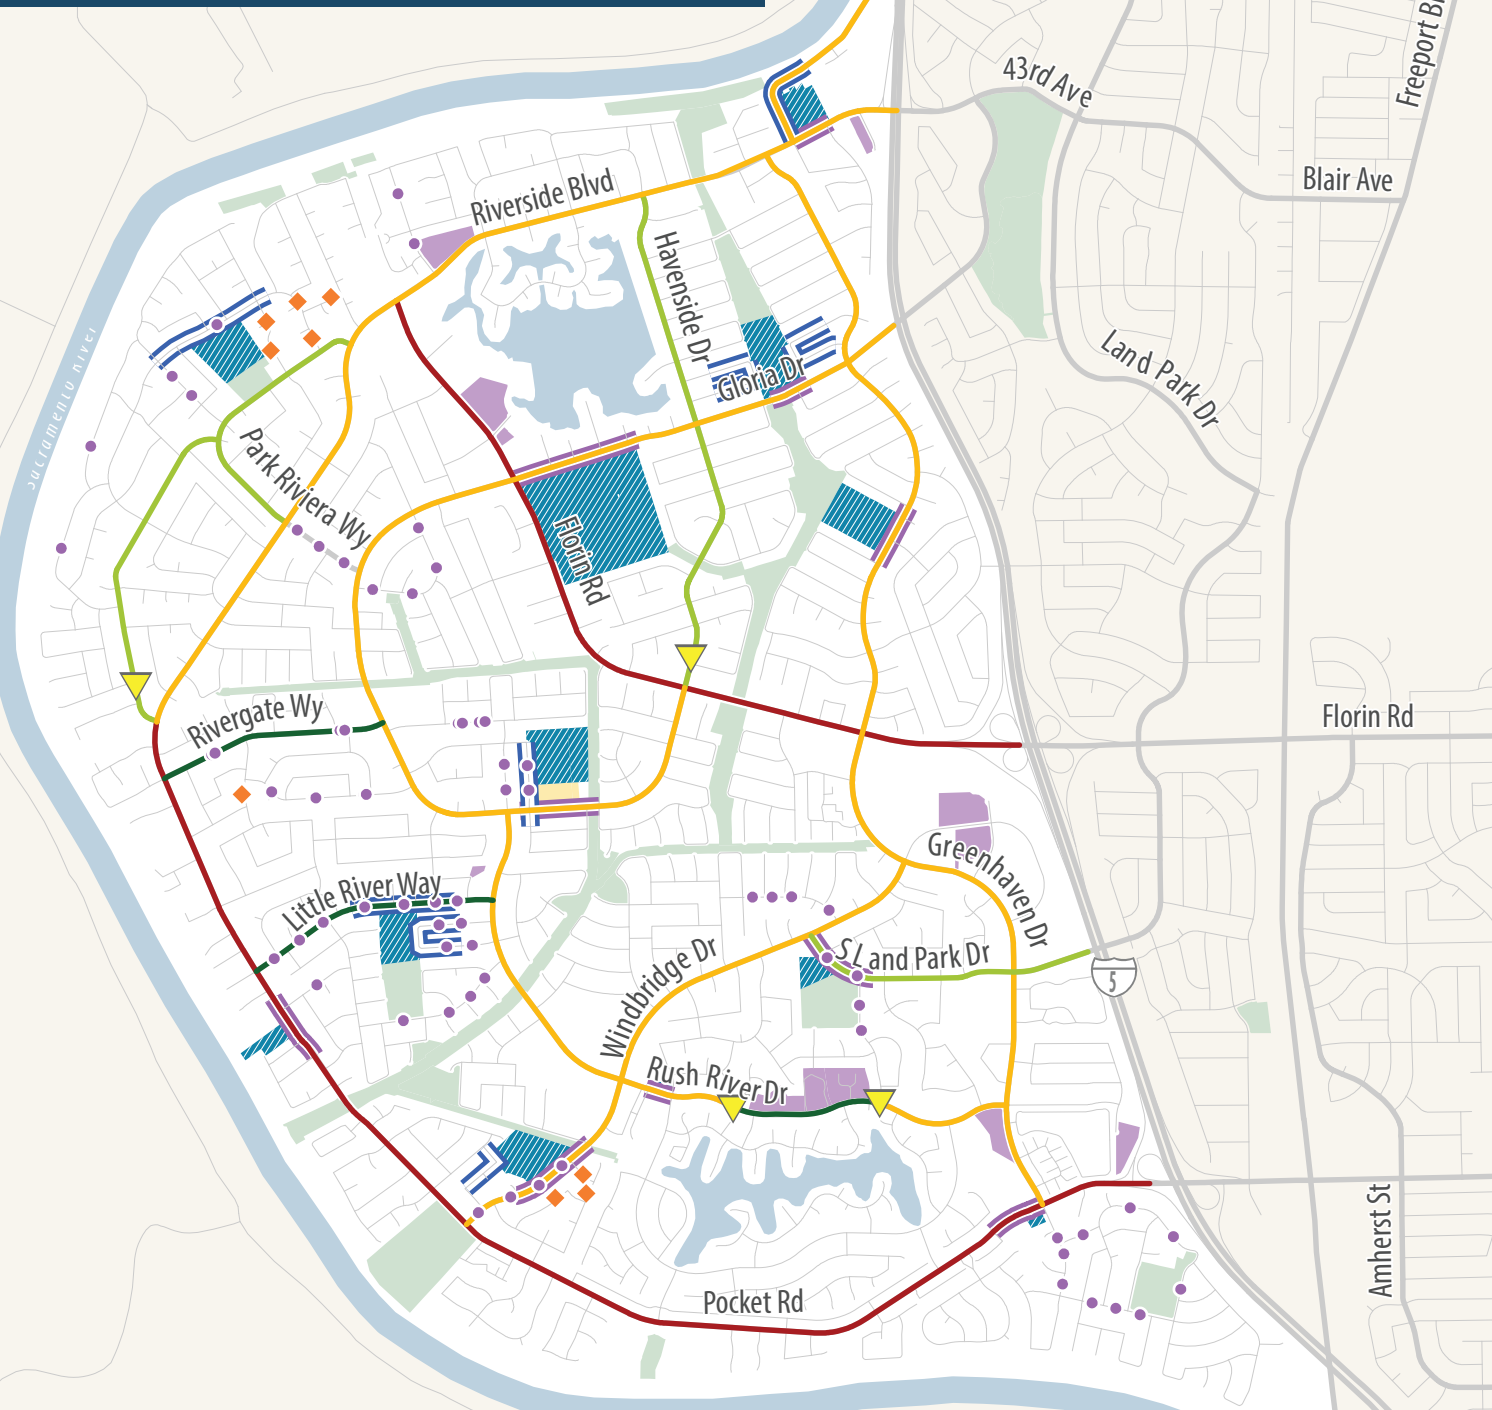

Proposed Speed Lumps and Feedback Signs

Pocket Greenhaven Transportation Plan
 Community Workshops
 March 24-25, 2021

Note: 1. School Speed Zones – Speed limit applies when children are present.
 2. All other streets 25 mph.