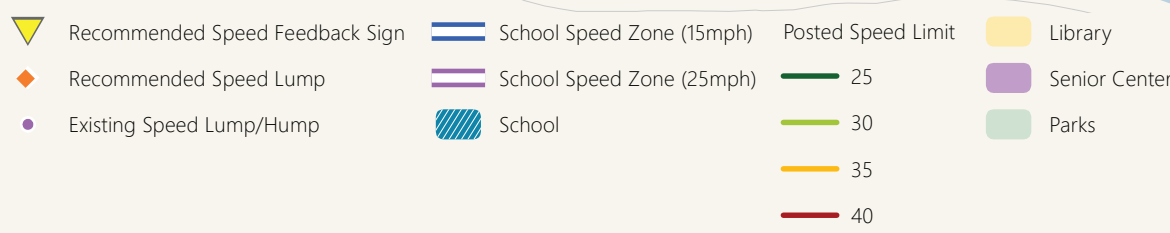

Proposed Speed Lumps and Feedback Signs

Pocket Greenhaven Transportation Plan
 Community Workshops
 March 24-25, 2021

Note: 1. School Speed Zones – Speed limit applies when children are present.
 2. All other streets 25 mph.